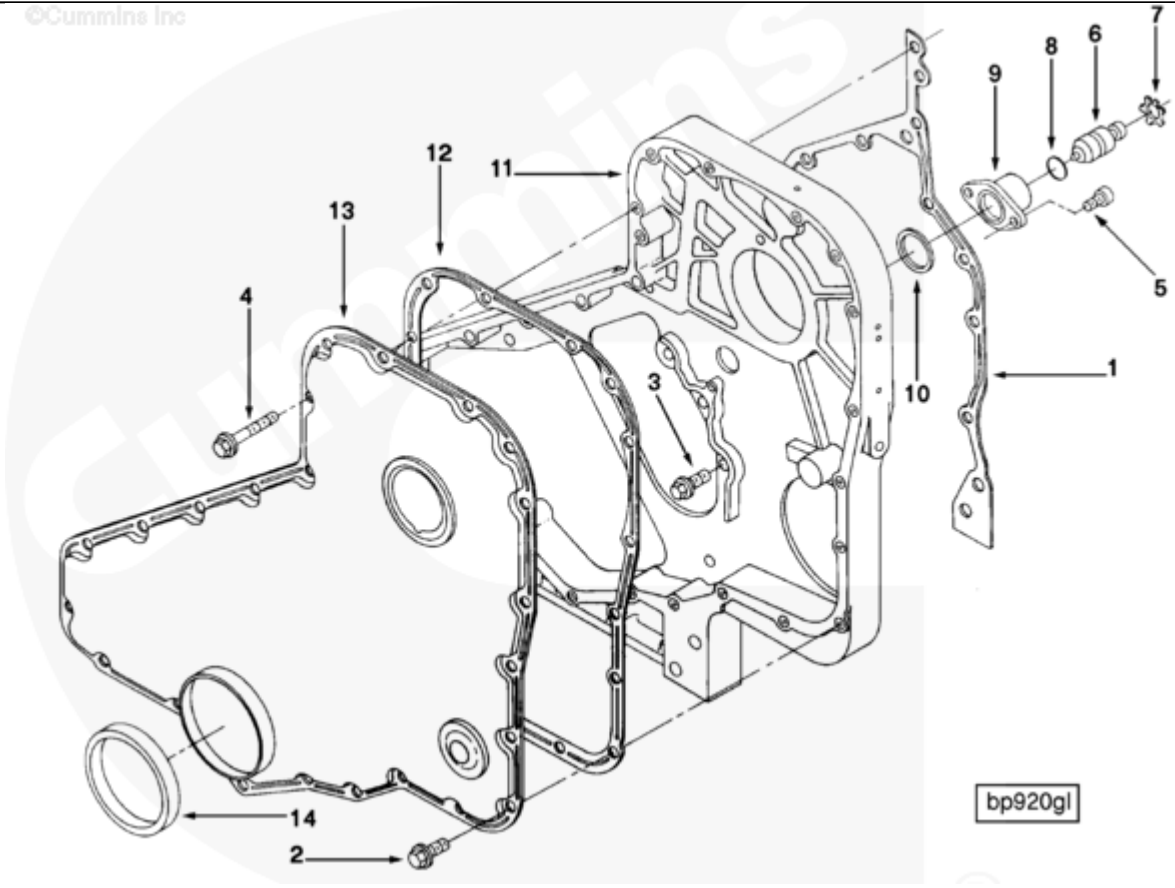

bp920gl

SMALL | MEDIUM | LARGE

Cart	Ref No	Part Number	Part Description	Required	Remarks
View My Cart					
		BP9732-01	Front Gear Cover		
					Engine Family: C Series
					Noise Dampening Panel

					Provided: No
					PTO Location: High
					Front Support Provision: Yes
					Access for Tach Drive: Yes
					Gear Housing Material: Cast
					Aluminum
					Structure Code: 02 EBM
					Restricted Fuel Pump:
					Bosch A
					Bosch MW
					Nippondenso EP9
					3917779 gasket and 3916192
					gear cover may be substituted
					by Brazil for 3925231 gear
					cover.
<input type="checkbox"/>	1	3281721	Gear Housing Gasket	1	
<input type="checkbox"/>	2	3900629	Hexagon Flange Head Cap Screw	17	M8 X 1.25 X 16
<input type="checkbox"/>	3	3900630	Hexagon Flange Head Cap Screw	5	M8 X 1.25 X 20
<input type="checkbox"/>	4	3900633	Hexagon Flange Head Cap Screw	6	M8 X 1.25 X 50
<input type="checkbox"/>	5	3907998	Round Head Cap Screw	2	M5 x 0.80 x 17
<input type="checkbox"/>	6	3903924	Timing Pin	1	
<input type="checkbox"/>	7	3904849	Retaining Ring	1	
<input type="checkbox"/>	8	3913994	O-Ring Seal	1	
<input type="checkbox"/>	9	3919683	Timing Pin Housing	1	
<input type="checkbox"/>	10	3915772	Rectangular Ring Seal	1	
<input type="checkbox"/>	11	3917316	Gear Housing	1	
<input type="checkbox"/>	12	3917779	Gear Cover Gasket	1	
<input type="checkbox"/>	13	3916192	Gear Cover	1	
<input type="checkbox"/>	14	3908139	Front Seal Service Kit	1	Includes Installation Tools